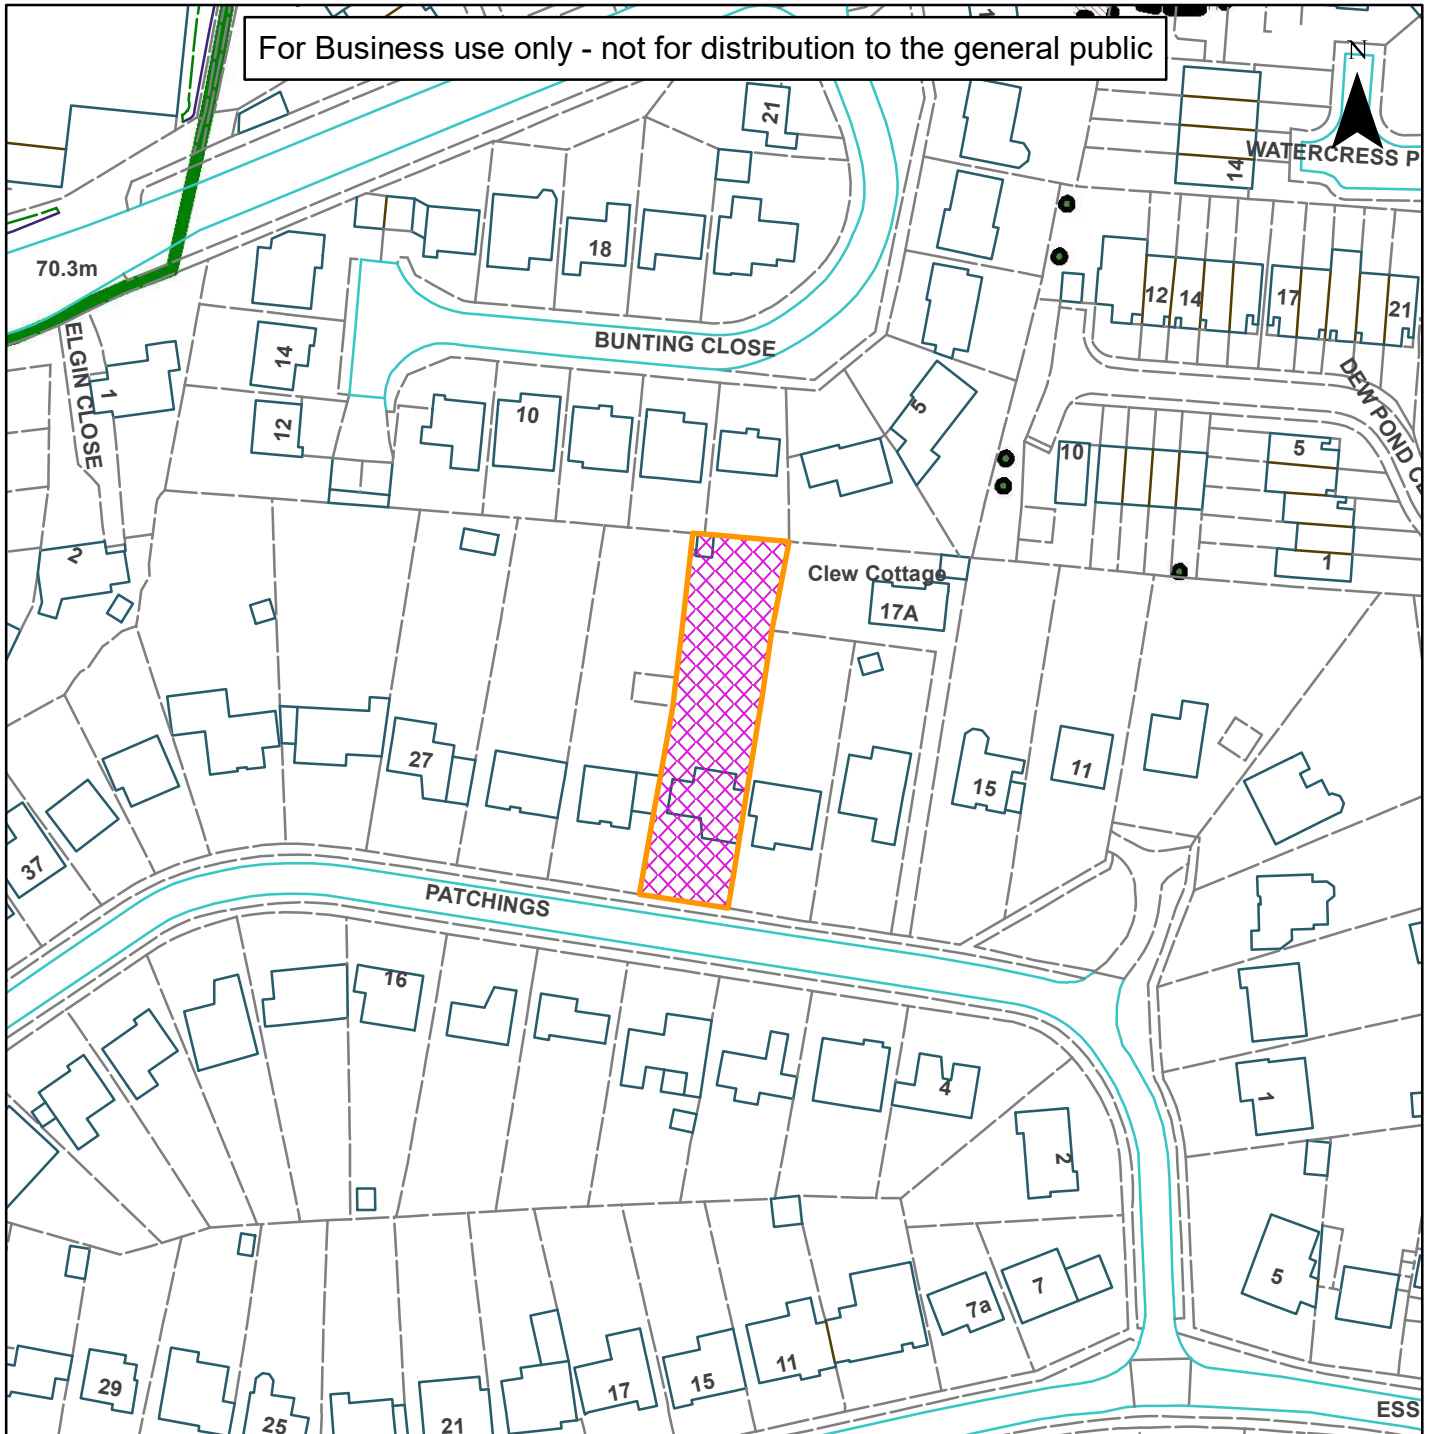

11) DC/23/1024

**Horsham
District
Council**

21 Patchings, Horsham, West Sussex, RH13 5HJ

For Business use only - not for distribution to the general public

Scale: 1:1,250

Reproduced by permission of Ordnance Survey map on behalf of HMSO. © Crown copyright and database rights (2019). Ordnance Survey Licence.100023865